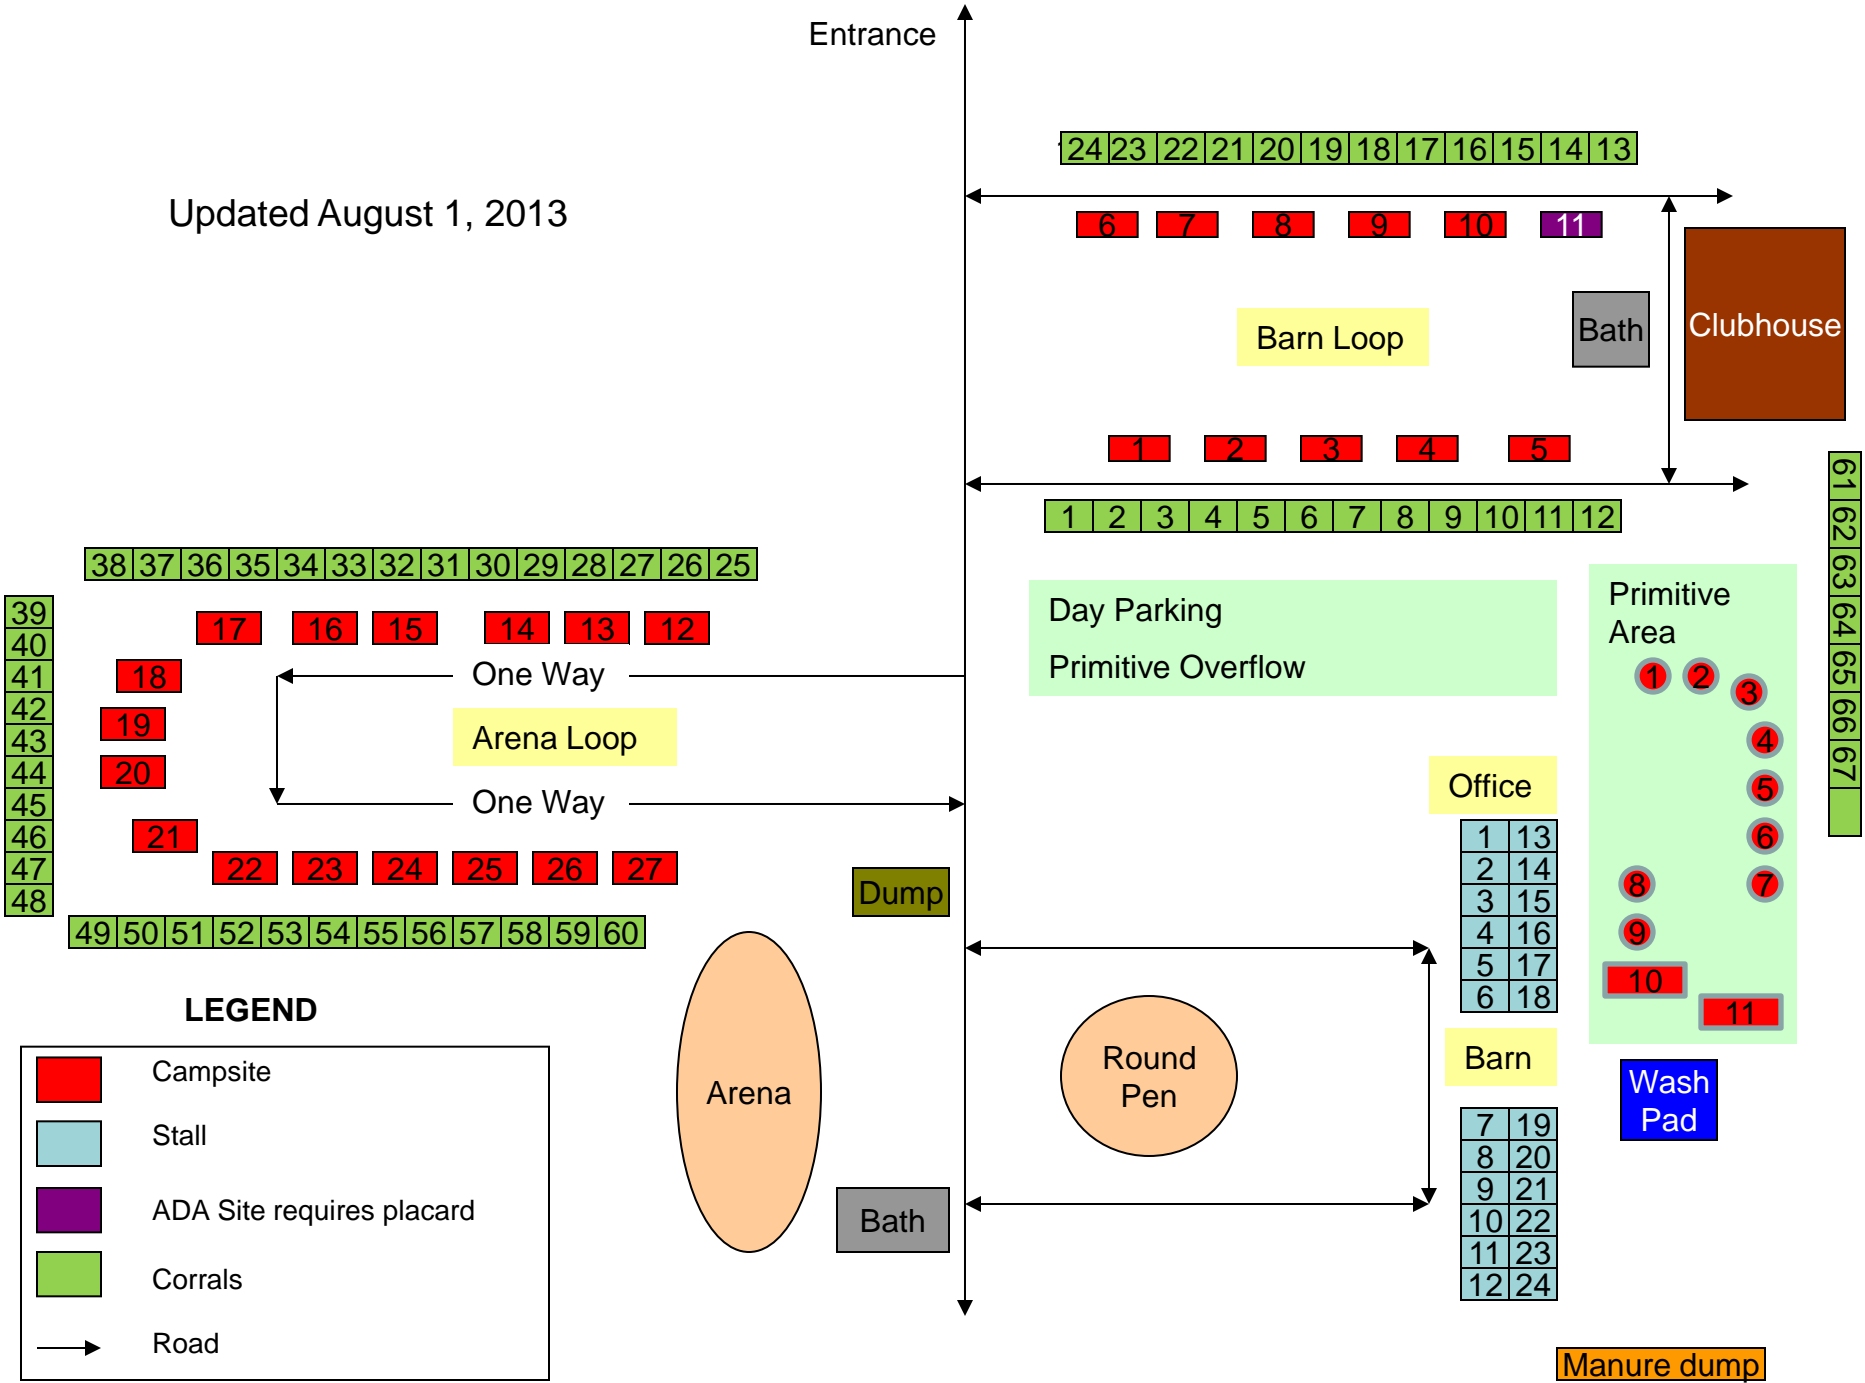

Updated August 1, 2013

**LEGEND**

- Campsite
- Stall
- ADA Site requires placard
- Corrals
- Road