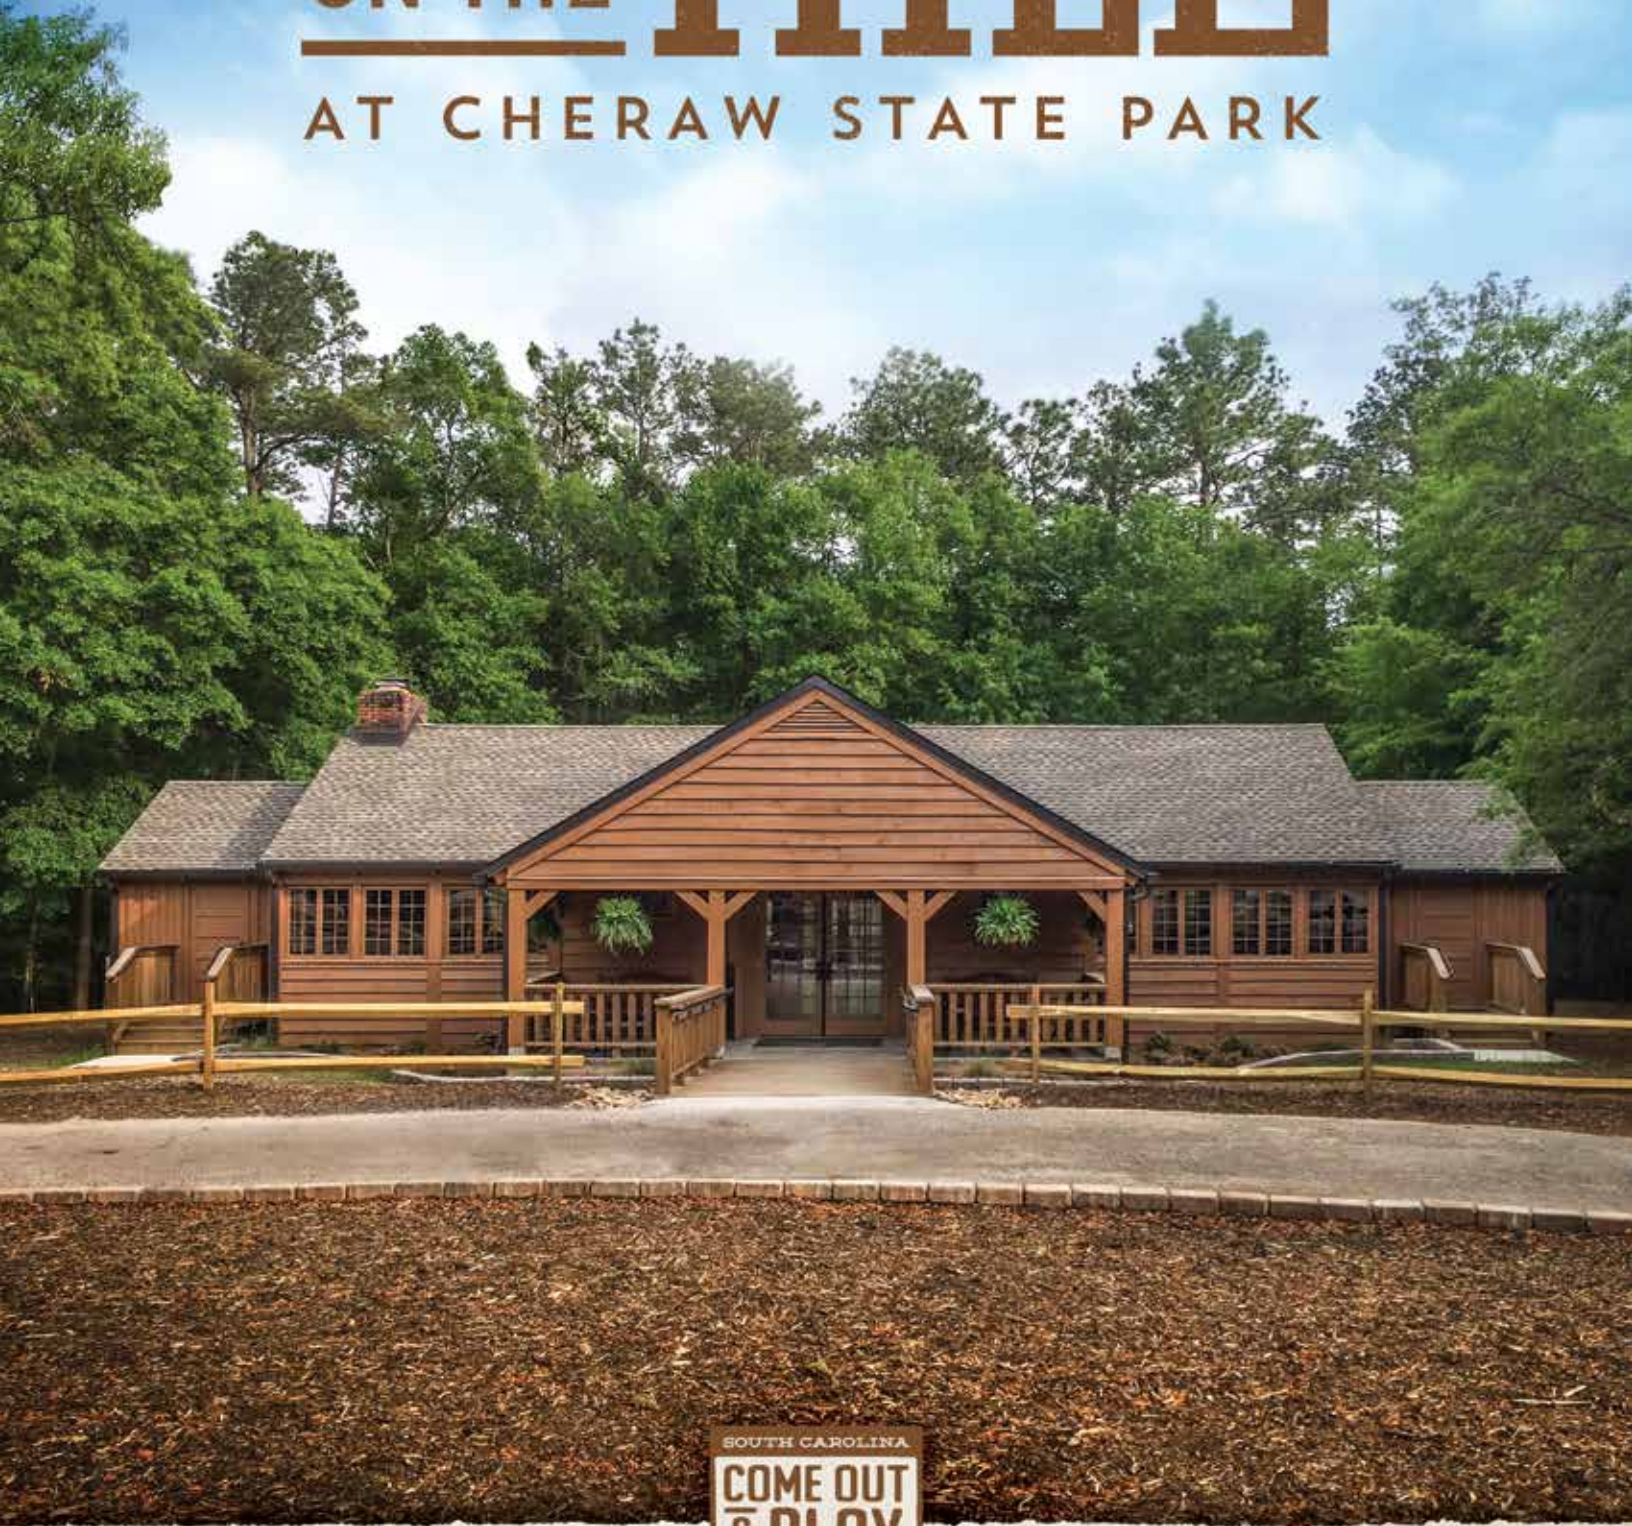

# HOUSE ON THE HILL AT CHERAW STATE PARK

SOUTH CAROLINA  
**COME OUT  
& PLAY.**  
STATE PARKS

- ① KITCHEN
- ② DECK
- ③ STORAGE
- ④ RESTROOMS
- ⑤ RESTROOMS
- ⑥ GATHERING AREA