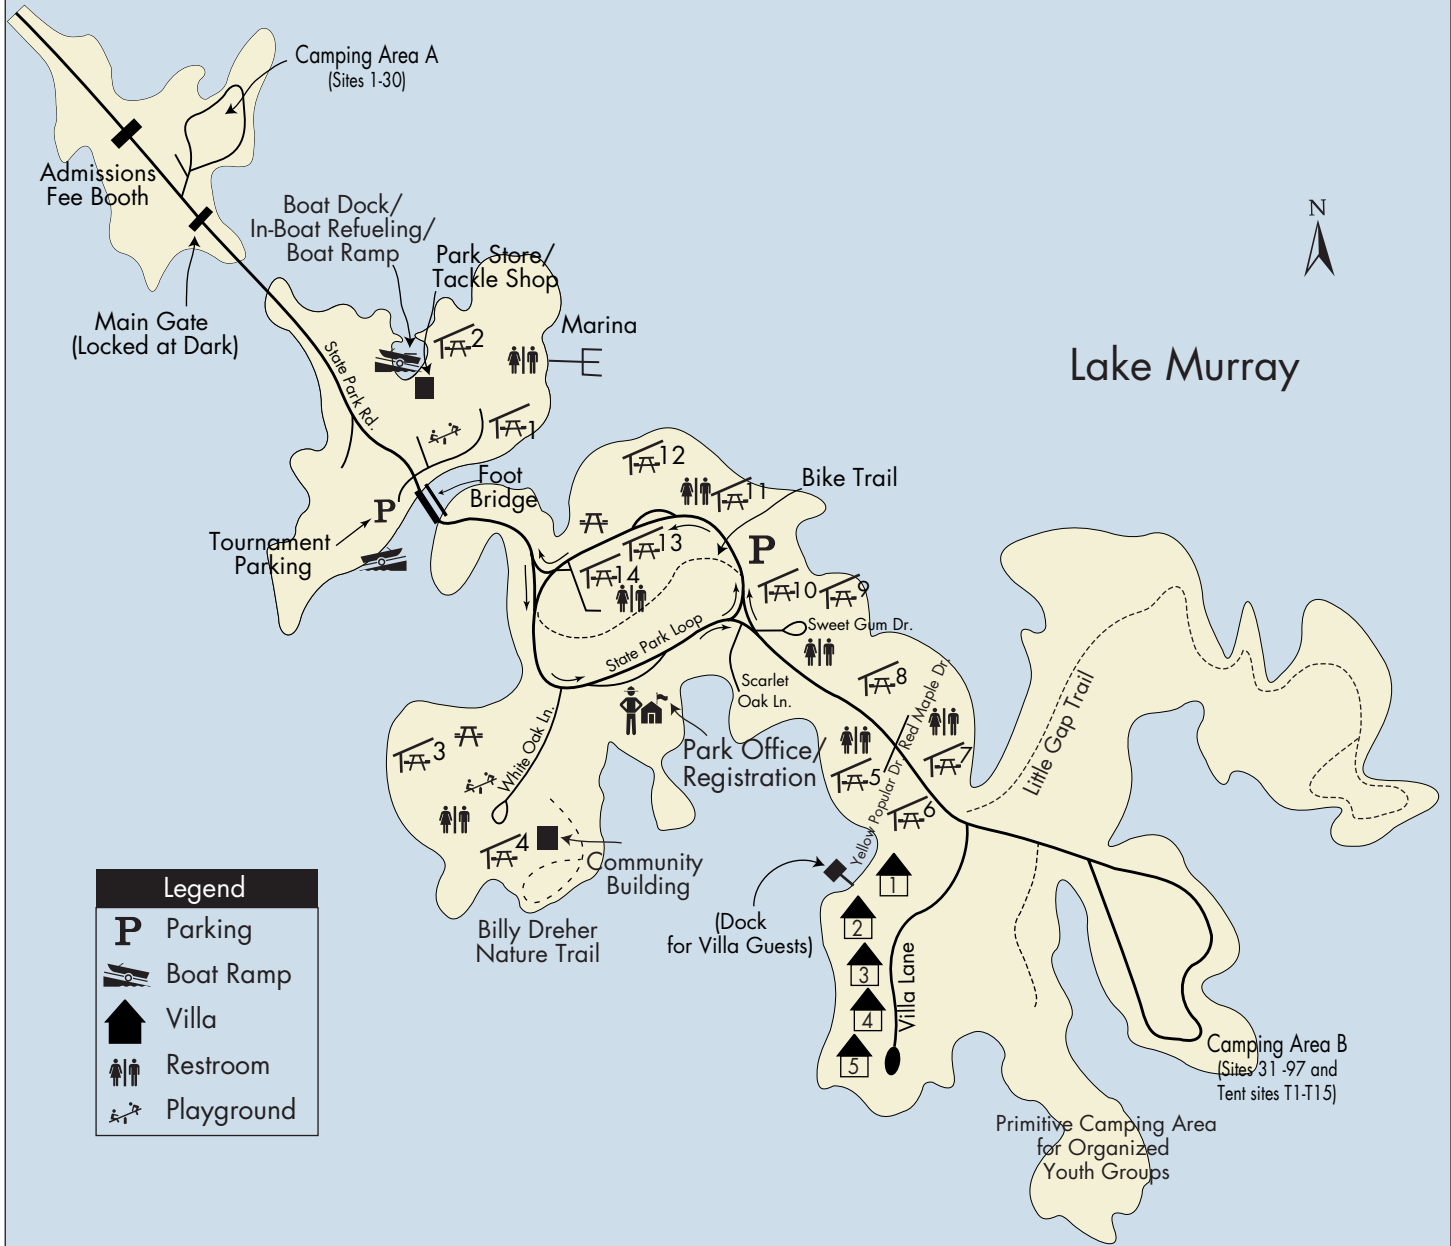

DREHER ISLAND

State Recreation Area

Lake Murray

Legend	
P	Parking
	Boat Ramp
	Villa
	Restroom
	Playground