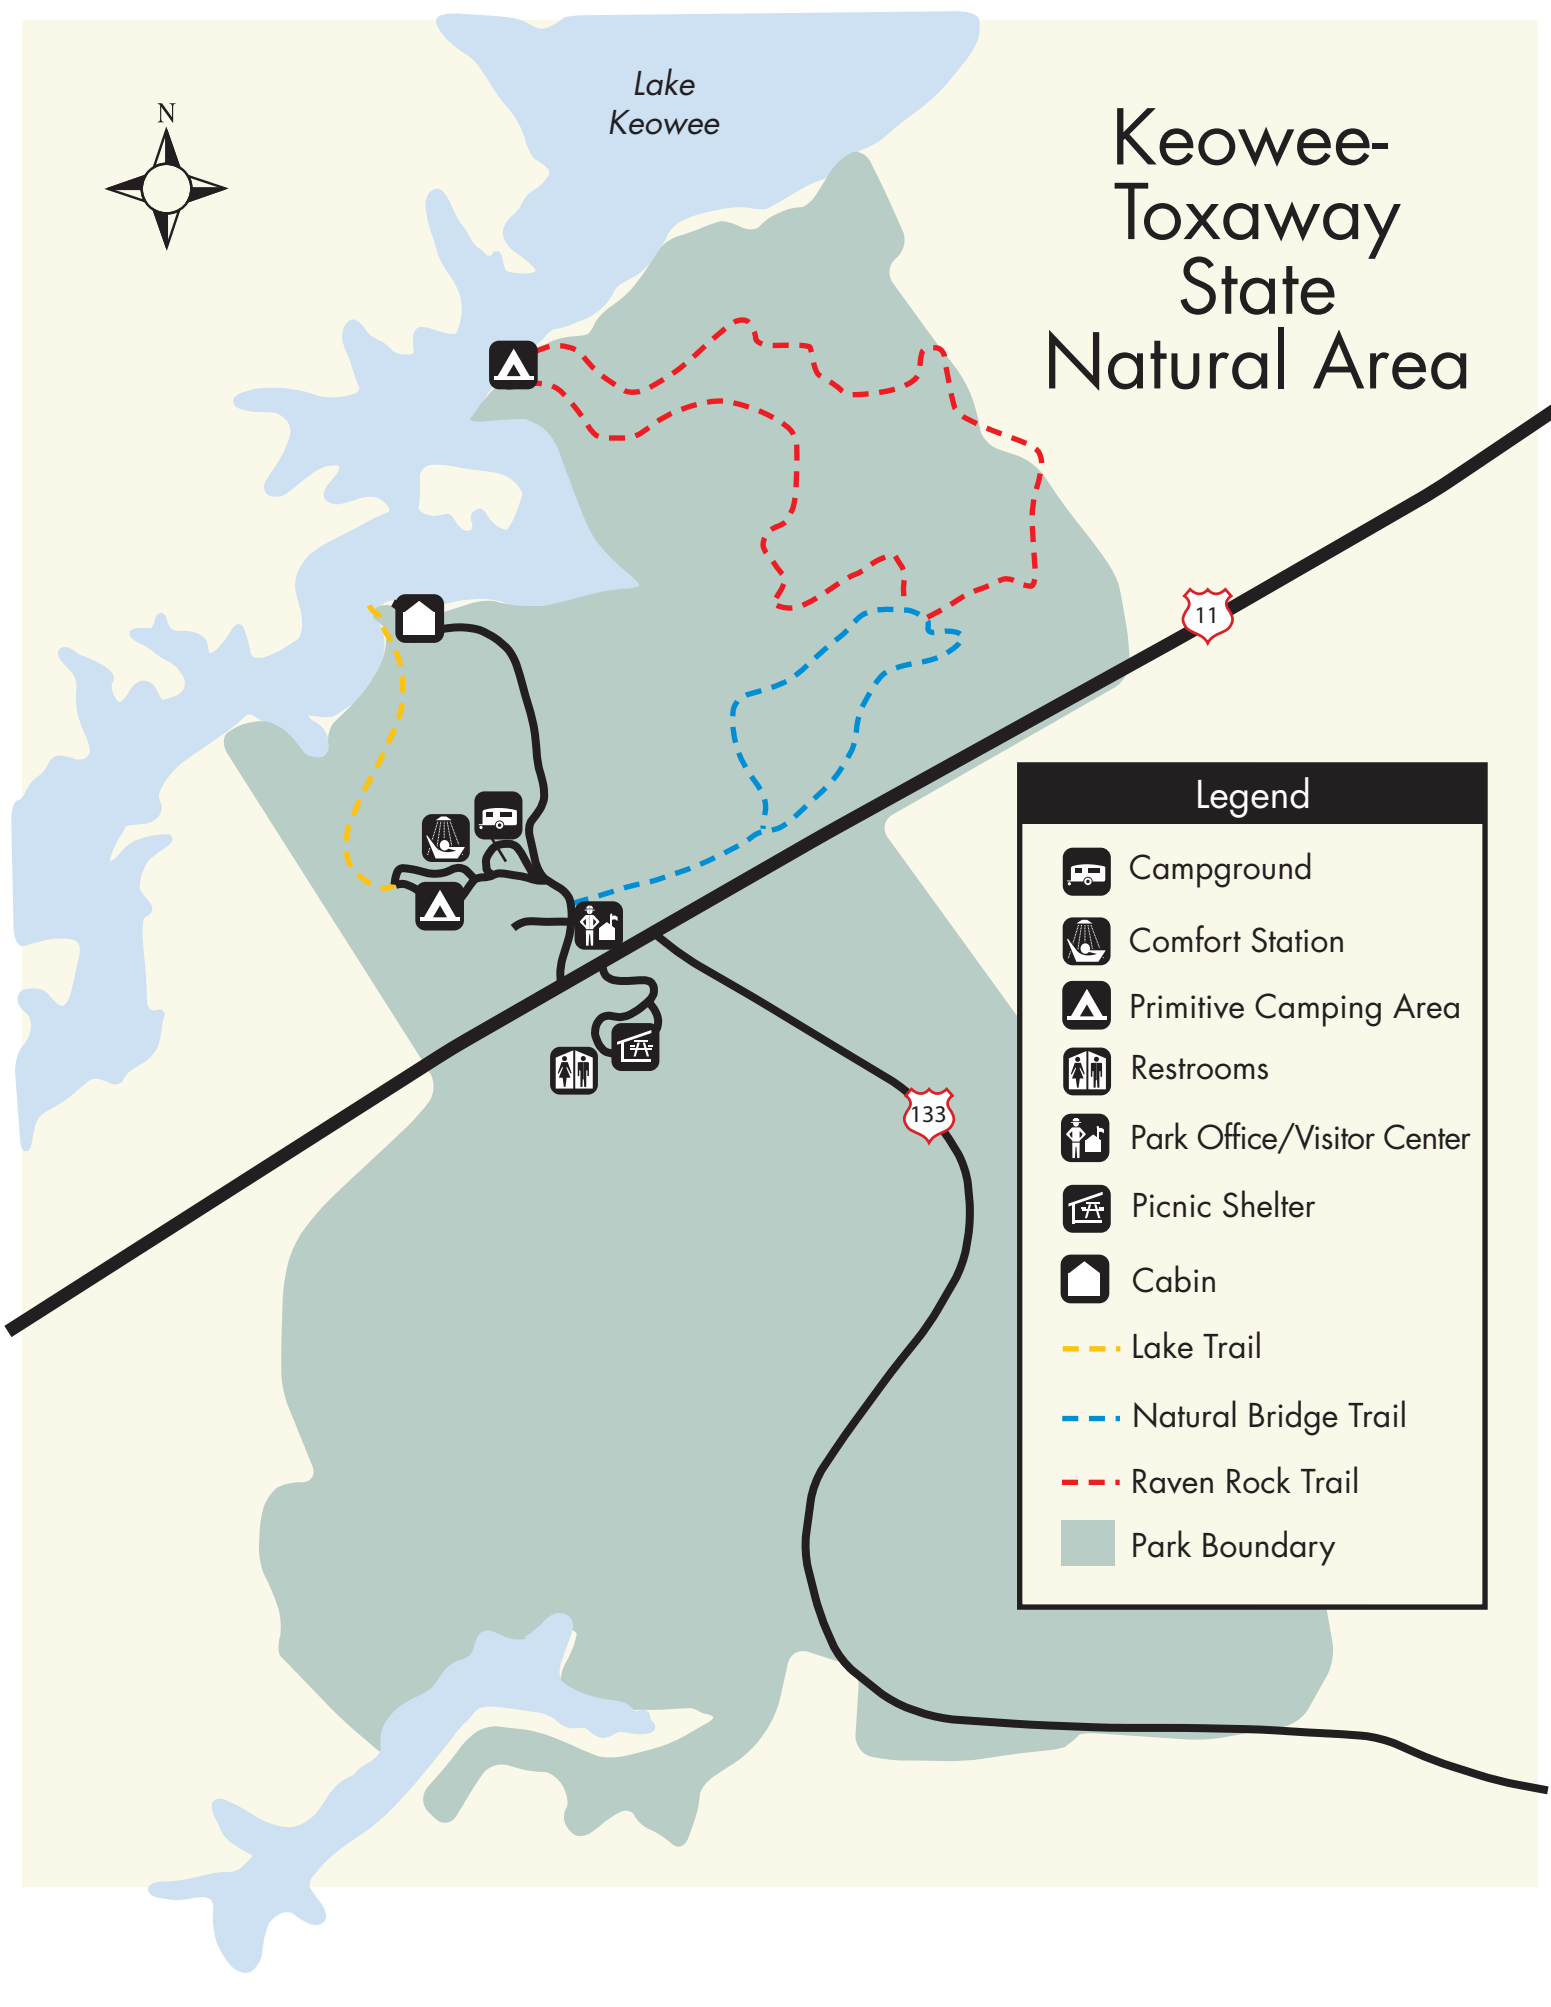

Lake Keowee

Keowee-Toxaway State Natural Area

Legend

- Campground
- Comfort Station
- Primitive Camping Area
- Restrooms
- Park Office/Visitor Center
- Picnic Shelter
- Cabin
- Lake Trail
- Natural Bridge Trail
- Raven Rock Trail
- Park Boundary