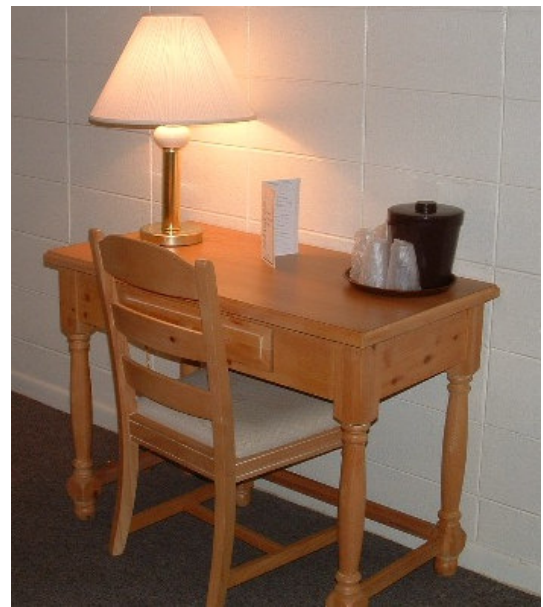

## 200 Section Lodge Room

**Exterior View**

**Two Double Beds**

**View from Doorway**

**Vanity & Bathroom Area**

**Two Person Table**

**Desk with Chair**

**General Information:**

**Maximum # of Occupants: 4**  
**Bedrooms: 1**  
**Bed Types: 2 Double Beds**  
**Bathrooms: 1**  
**Cable Television**  
**Central Heat/Air**  
**Desk with Chair**  
**2 Person Table**  
**Coffee Maker**