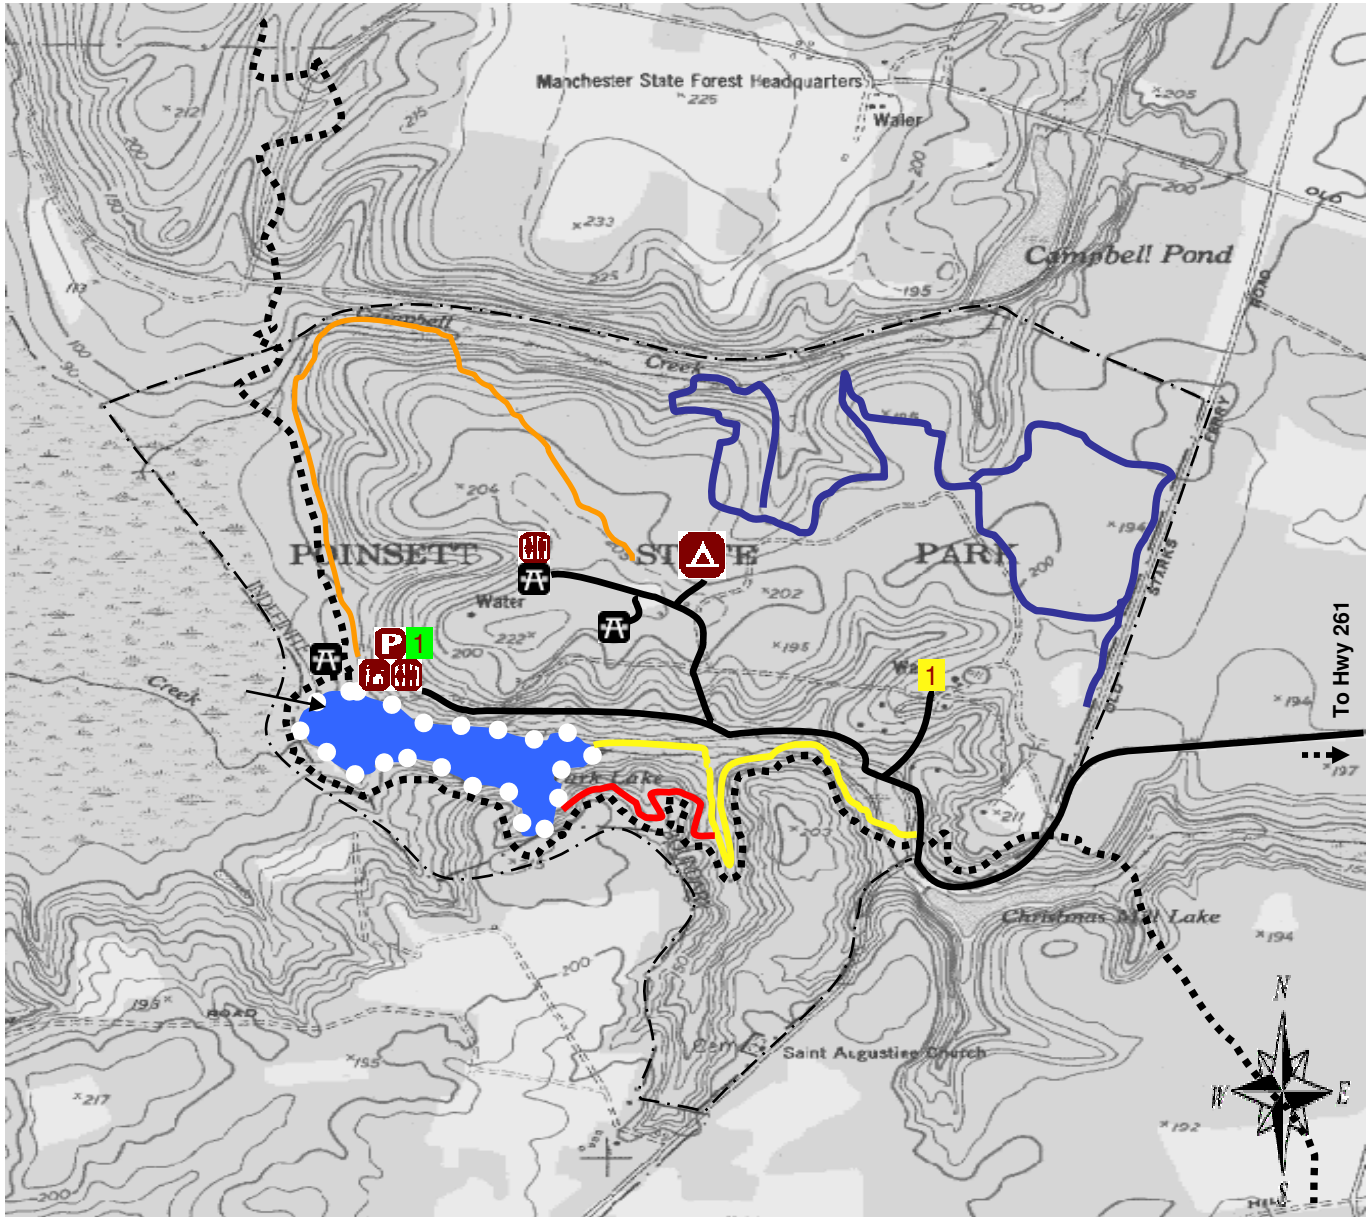

POINSETT STATE PARK

Trail Map

6660 Poinsett Park Road
 Wedgefield, SC 29168
 803-494-8177

TOPOGRAPHICAL MAP

<http://store.usgs.gov/locator/index.html>

Palmetto Trail (2.7 mls)
 Scout Trail (2.0 mls)
 Multi-Use Trail (4.0 mls)
 Hilltop Trail (.5 mls)
 Laurel Group Trail (.5 mls)
 Coquina Trail (1.5 mls)